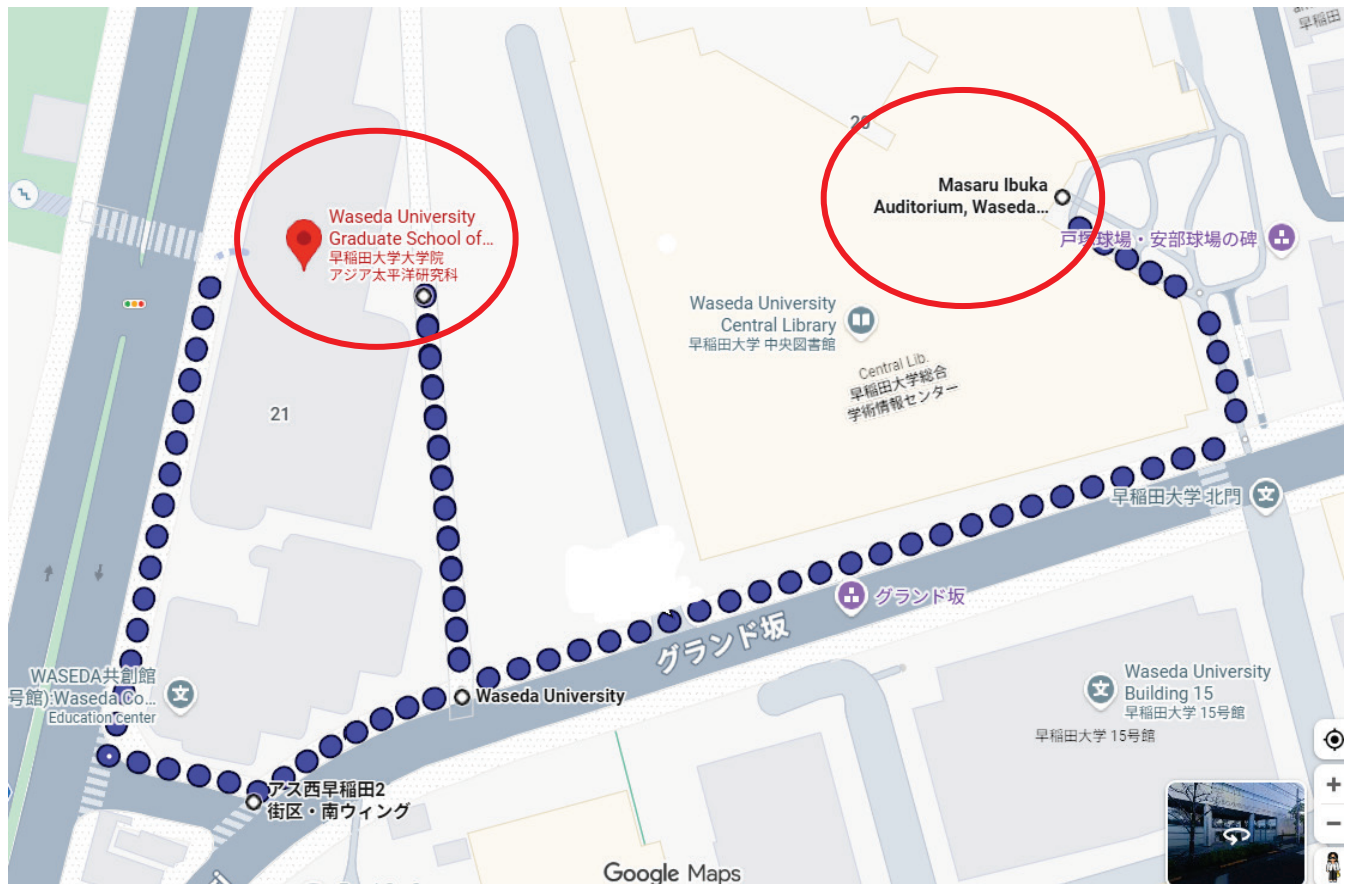

## Venue Location Guide

The conference will take place across two venues located within the Waseda University campus.

Please scan the QR code to open the Google Maps link for navigation.